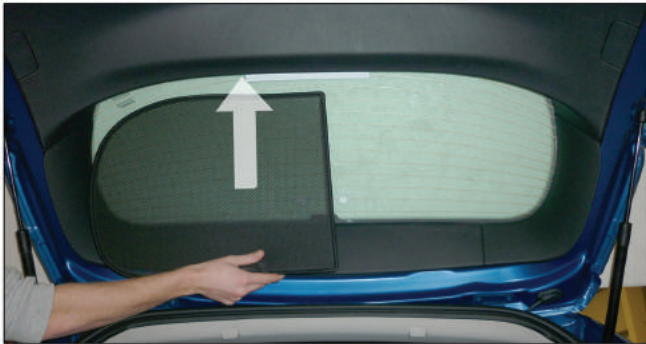

Installation

RENAULT MEGANE ESTATE
REN-MEGA-E-B

SIDE SHADE INSTALLATION

Installation

RENAULT MEGANE ESTATE
REN-MEGA-E-B

SIDE SHADE INSTALLATION

X2

Installation

RENAULT MEGANE ESTATE
REN-MEGA-E-B

PORT SHADE INSTALLATION

X2

Installation

RENAULT MEGANE ESTATE
REN-MEGA-E-B

TAILGATE SHADE INSTALLATION

TAILGATE SHADE INSTALLATION

X2