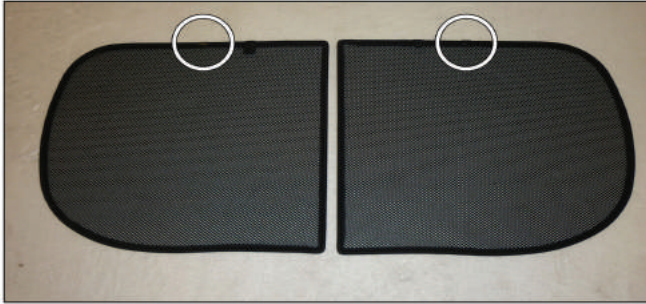

Installation

RENAULT MEGANE ESTATE
REN-MEGA-E-B

SIDE SHADE INSTALLATION

Installation

RENAULT MEGANE ESTATE
REN-MEGA-E-B

SIDE SHADE INSTALLATION

X2

Installation

RENAULT MEGANE ESTATE
REN-MEGA-E-B

PORT SHADE INSTALLATION

X2

Installation

RENAULT MEGANE ESTATE
REN-MEGA-E-B

TAILGATE SHADE INSTALLATION

TAILGATE SHADE INSTALLATION

X2