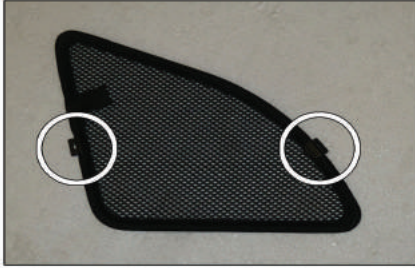

Installation

RENAULT MEGANE ESTATE
REN-MEGA-E-B

SIDE SHADE INSTALLATION

Installation

RENAULT MEGANE ESTATE
REN-MEGA-E-B

SIDE SHADE INSTALLATION

X2

Installation

RENAULT MEGANE ESTATE
REN-MEGA-E-B

PORT SHADE INSTALLATION

X2

Installation

RENAULT MEGANE ESTATE
REN-MEGA-E-B

TAILGATE SHADE INSTALLATION

TAILGATE SHADE INSTALLATION

X2