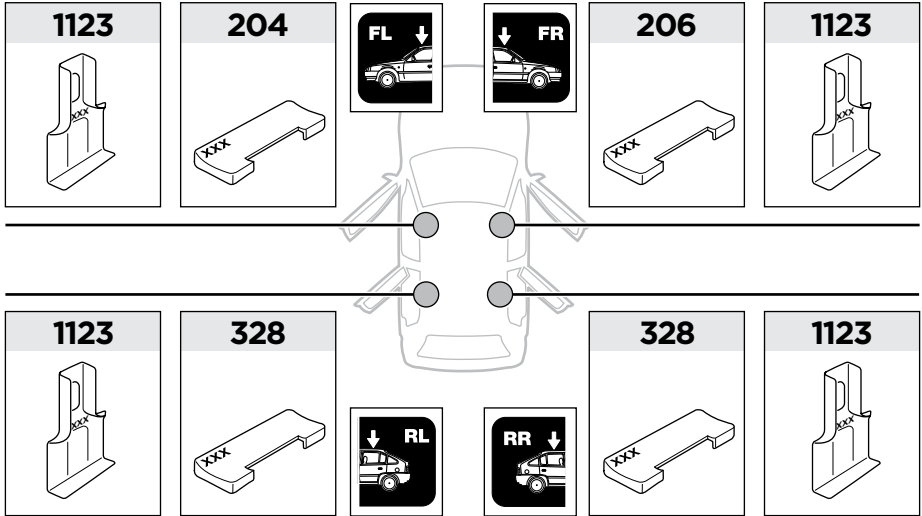

x1

1

	X (scale)	X (mm)	X (inch)
AUDI A1, 5-dr Hatchback, 12-	33	981	38 5/8

	Y (scale)	Y (mm)	Y (inch)
AUDI A1, 5-dr Hatchback, 12-	30,5	956	37 5/8

2

AUDI A1, 5-dr Hatchback, 12-

3

	W (mm)	Z (mm)	W (inch)	Z (inch)
AUDI A1, 5-dr Hatchback, 12-	210	695	8 1/4	27 3/8