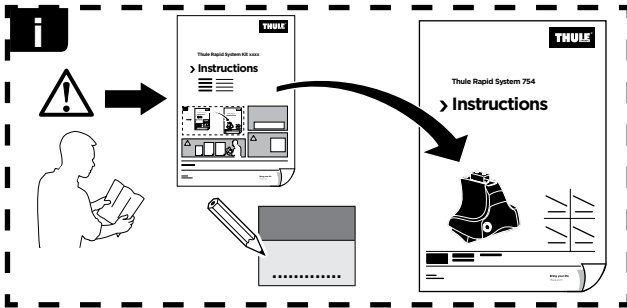

Thule Rapid System Kit 1686

> Instructions

AUDI A1, 5-dr Hatchback, 12-

ISO 11154-E

141686
C.20180923
519-1686-03

Bring your life
thule.com

1123 x4

x1

x1

1

	X (scale)	X (mm)	X (inch)
AUDI A1, 5-dr Hatchback, 12-	33	981	38 5/8

	Y (scale)	Y (mm)	Y (inch)
AUDI A1, 5-dr Hatchback, 12-	30,5	956	37 5/8

2

AUDI A1, 5-dr Hatchback, 12-

3

	W (mm)	Z (mm)	W (inch)	Z (inch)
AUDI A1, 5-dr Hatchback, 12-	210	695	8 1/4	27 3/8