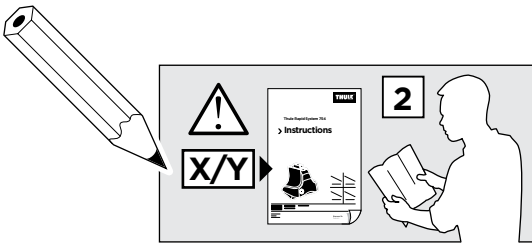

Thule Rapid System Kit 1686

> Instructions

AUDI A1, 5-dr Hatchback, 12-

ISO 11154-E

141686
C.20180923
519-1686-03

Bring your life
thule.com

1123 x4

x1

x1

1

	X (scale)	X (mm)	X (inch)
AUDI A1, 5-dr Hatchback, 12-	33	981	38 5/8

	Y (scale)	Y (mm)	Y (inch)
AUDI A1, 5-dr Hatchback, 12-	30,5	956	37 5/8

2

AUDI A1, 5-dr Hatchback, 12-

3

	W (mm)	Z (mm)	W (inch)	Z (inch)
AUDI A1, 5-dr Hatchback, 12-	210	695	8 1/4	27 3/8