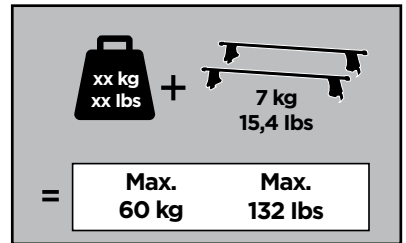

Thule Rapid System Kit 1686

> Instructions

AUDI A1, 5-dr Hatchback, 12-

ISO 11154-E

141686
C.20180923
519-1686-03

Bring your life
thule.com