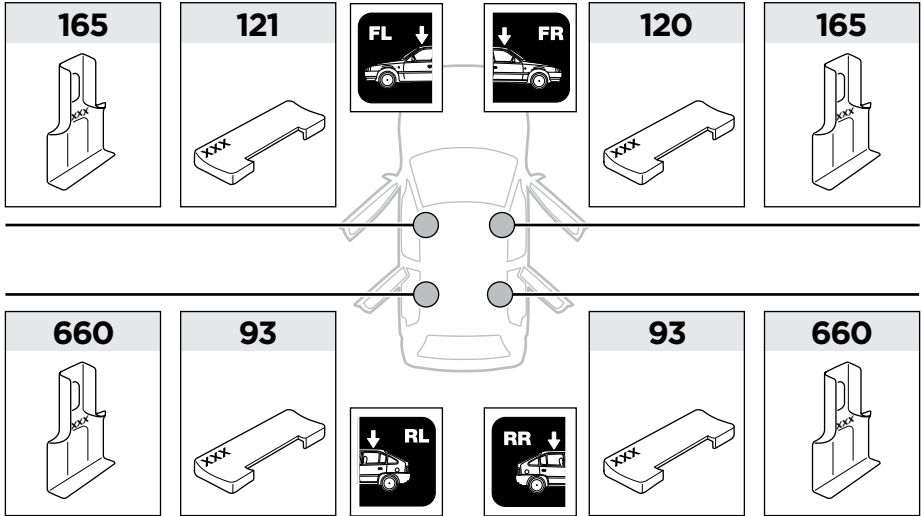

2

TOYOTA Corolla Spacio III, 5-dr MPV, 04-08

TOYOTA Corolla Verso III, 5-dr MPV, 04-08

TOYOTA Verso, 5-dr MPV, 09-