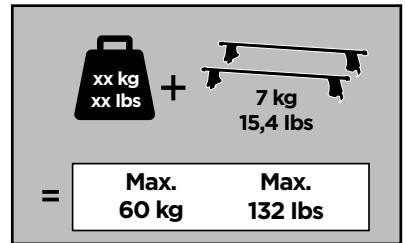

Thule Rapid System Kit 1353

> Instructions

TOYOTA Corolla Spacio III, 5-dr MPV, 04-08

TOYOTA Corolla Verso III, 5-dr MPV, 04-08

TOYOTA Verso, 5-dr MPV, 09-

ISO 11154-E

141353

C.20120525
519-1353-02

Bring your life

thule.com