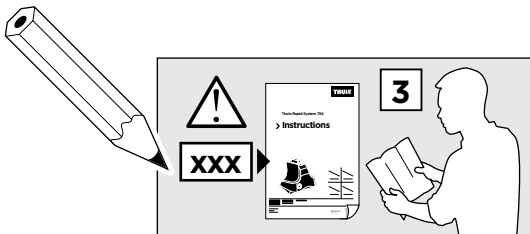

2

TOYOTA Corolla Spacio III, 5-dr MPV, 04-08

TOYOTA Corolla Verso III, 5-dr MPV, 04-08

TOYOTA Verso, 5-dr MPV, 09-